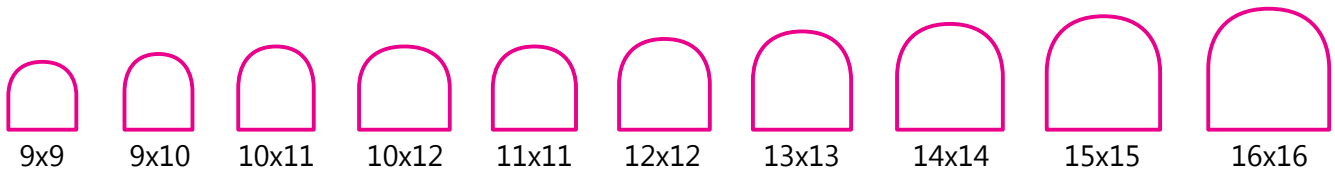

Heel Tip (Tap) Sizing Chart

Please print this sizing chart to pick the correct heel tip for your shoes and compare your current heel tip with the outlines below.

Place your high heel on one of the shapes. Your current heel tip should cover the shape with little outline showing around the edges.

It is okay if the match is not 100% exact. A size up or down will work.

Round Heel Tips

U-Shape Heel Tips

**We will be adding more sizes in the future,
so be sure visit Heel Candy Wraps often!**